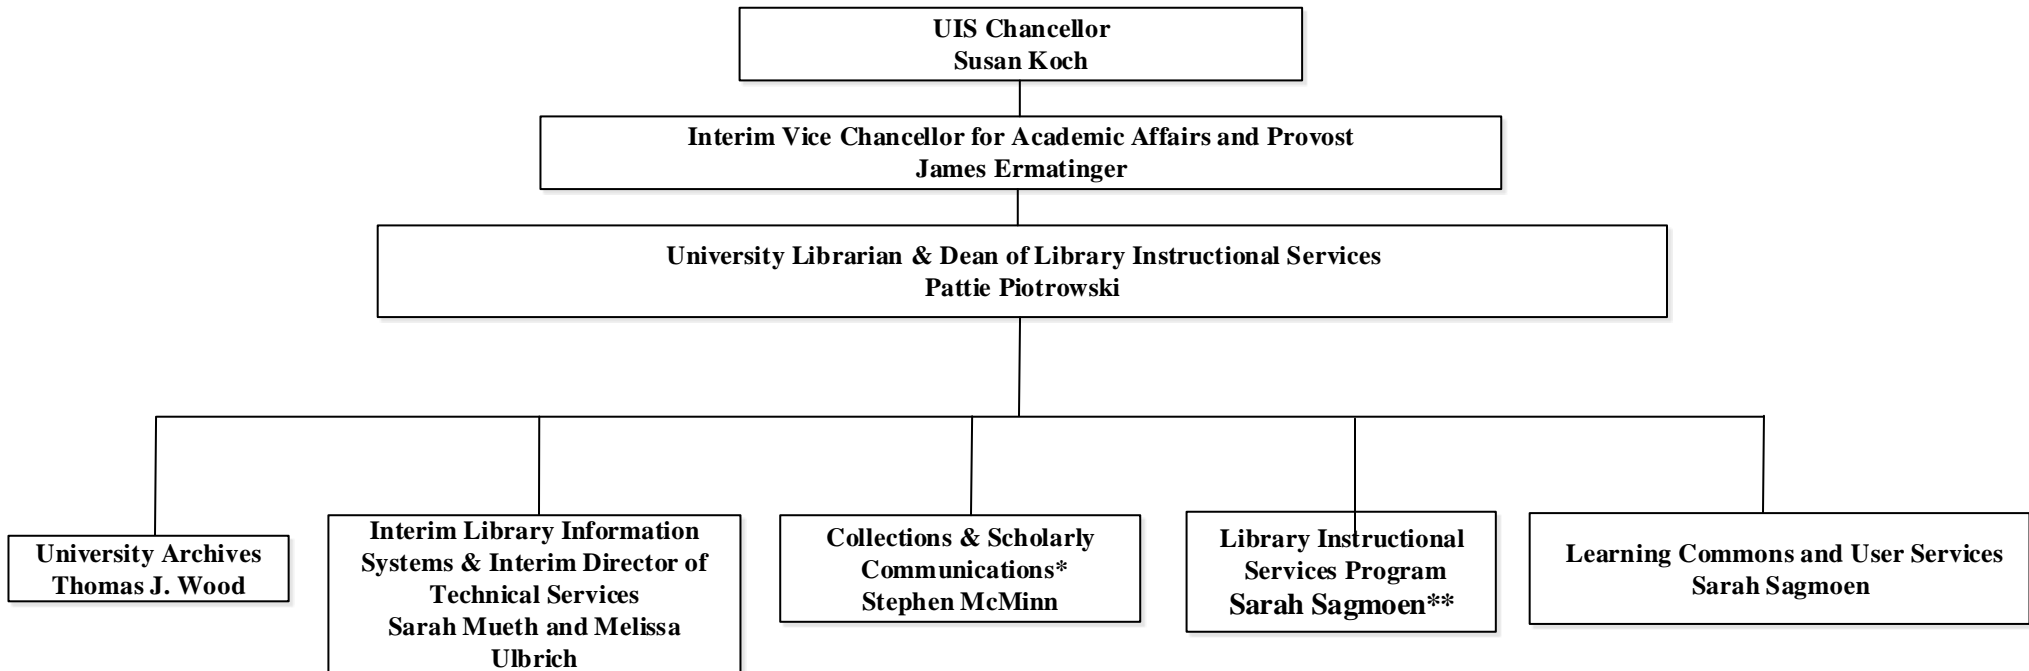

*Coordinates collection development activities of ISL's
 **Coordinates reference activities of ISL's

**University Librarian & Dean of Library Instructional Services
Pattie Piotrowski**

**Director of Library Information Systems
& Technical Services
Vacant**

**University Librarian & Dean of Library Instructional Services
Pattie Piotrowski**

**University Archivist
Thomas J. Wood**

Sr. Library Specialist
Vacant

Archives Graduate Assistant

IRAD Interns

**University Librarian & Dean of Library Instructional Services
Pattie Piotrowski**

**Library Instructional Services Program
Sarah Sagmoen, Chair**

Clinical Asst. Professor/ LISP Chair
Sarah Sagmoen

Clinical Asst. Professor
Sally LaJoie

Clinical Asst. Professor
John Laubersheimer

Clinical Assoc. Professor
Stephen McMinn

Assoc. Professor
Pamela Salela

Visiting Clinical Asst. Professor
Steven Ward

Clinical Asst. Professor (.5) Nancy
Weichert