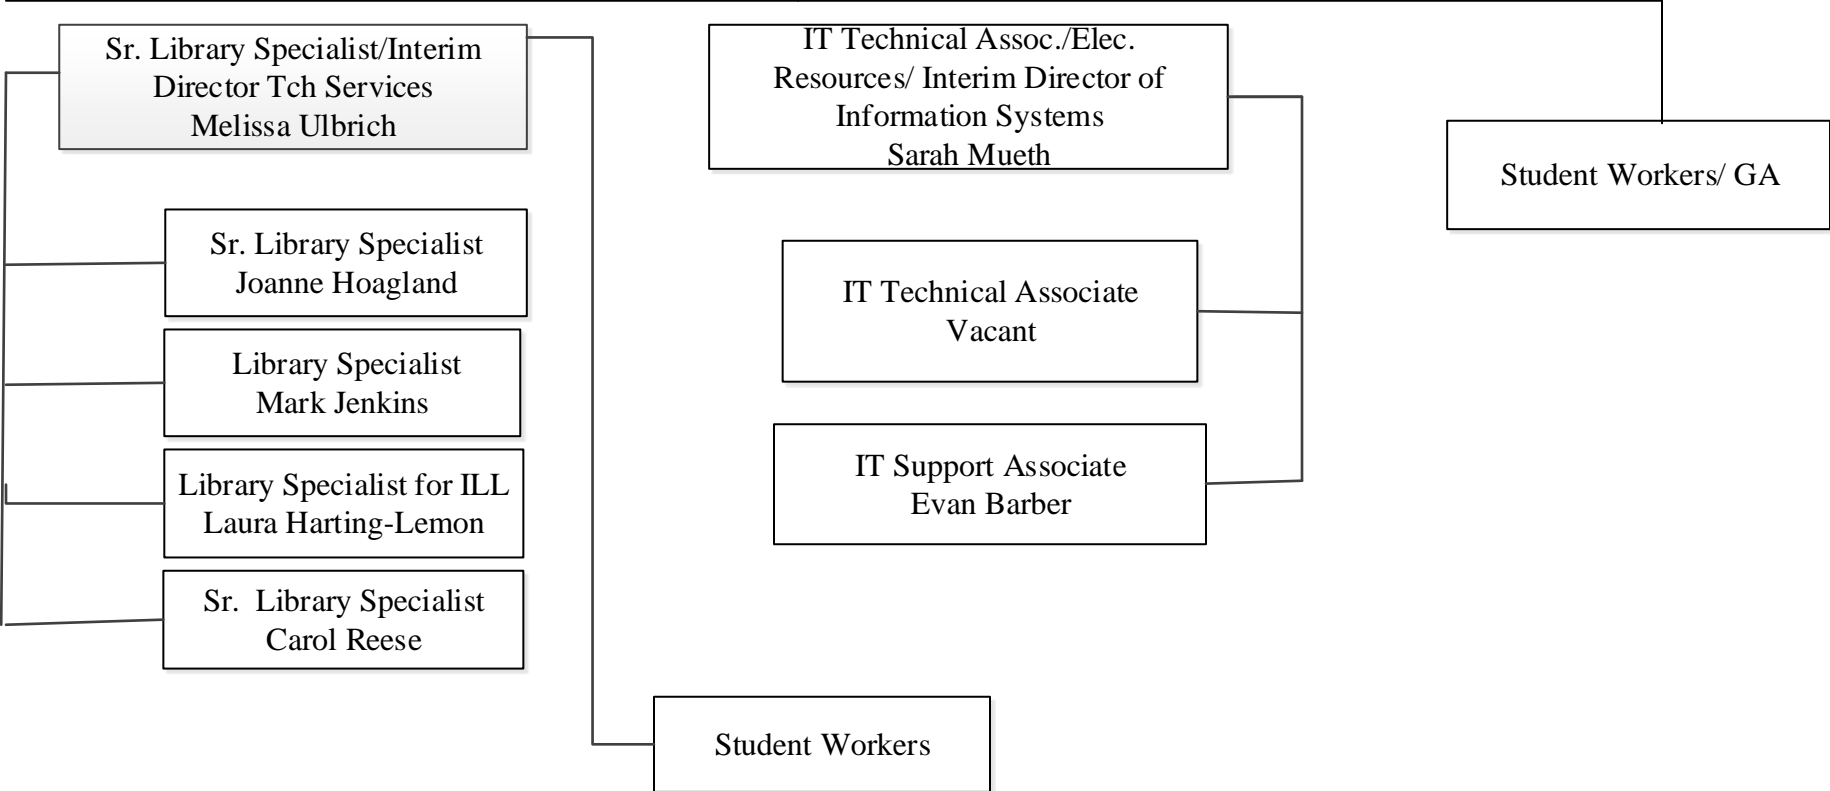

*Coordinates collection development activities of ISL's
 **Coordinates reference activities of ISL's

**University Librarian & Dean of Library Instructional Services
Pattie Piotrowski**

**Director of Library Information Systems
& Technical Services
Vacant**